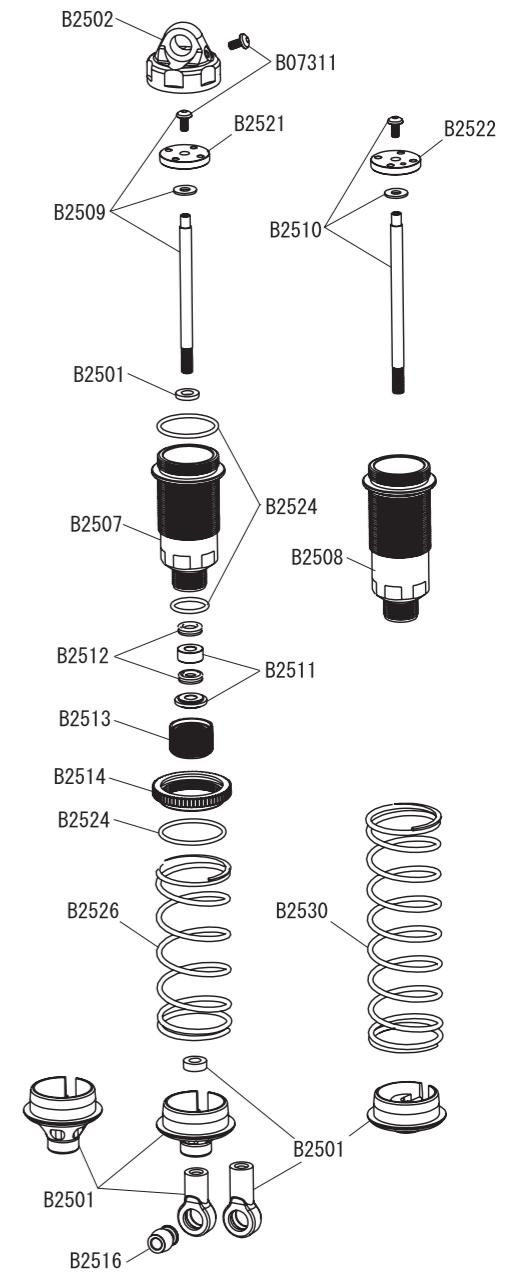

B2001 MSB1 1/10 2WD Electric Buggy Exploded View

Front Suspension

Option Parts

B0716	Aluminum Flange Nut 4mm
B2114	Spindle Trail Inserts 2-4 MSB1
B2122	Insert Nuts 0 MSB1
B2124	Insert Nuts 1 MSB1
B2136/6	Titanium \varnothing 5.5 Ball Studs 6mm MSB1
B2136/8	Titanium \varnothing 5.5 Ball Studs 8mm MSB1
B2138	Titanium Turnbuckles 3.5x49mm MSB1
B2327	Titanium Front Axles MSB1
E2601a	5x10x4 NMB Bearings (2pcs.)
E2601/1a	5x10x4 NMB Bearings (10pcs.)

Rear Suspension

Option Parts

B2136/6	Titanium \varnothing 5.5 Ball Studs 6mm MSB1
B2138	Titanium Turnbuckles 3.5x49mm MSB1
B2905/1	Bearings (5x13x4) 10pcs.
B2907/1	Bearings (10x15x4) 10pcs.

Steering

Option Parts

B2136/6	Titanium \varnothing 5.5 Ball Studs 6mm MSB1
B2137	Titanium Turnbuckles 3.5x43mm MSB1
B2706/23	Aluminum Servo Horn 23T MSB1
B2706/25	Aluminum Servo Horn 25T MSB1
B2707	Aluminum Servo Mount MSB1
B2708	Aluminum Steering Bellcranks MSB1
B2709	Aluminum Steering Rack MSB1
B2710	Servo Weight MSB1

Main Chassis

Option Parts

B2711	ESC Mount Plate CFRP MSB1
B2712	ESC Mount Plate Brass MSB1
B2713	Battery Weight 37g MSB1
B2714	Battery Weight 19g MSB1

Front/Rear Shock

Shock Kit

B2505	Front Shock Kit MSB1
B2506	Rear Shock Kit MSB1