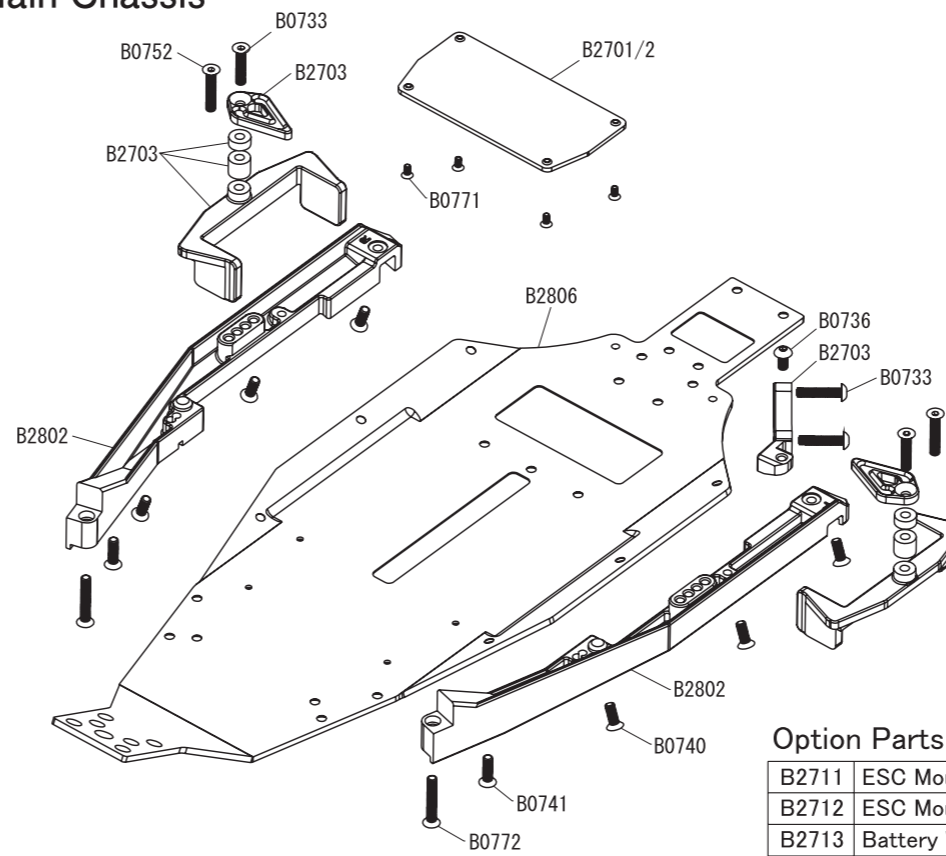

B2001 MSB1 1/10 2WD Electric Buggy Exploded View

Front Suspension

Option Parts

B0716	Aluminum Flange Nut 4mm
B2114	Spindle Trail Inserts 2-4 MSB1
B2122	Insert Nuts 0 MSB1
B2124	Insert Nuts 1 MSB1
B2136/6	Titanium \varnothing 5.5 Ball Studs 6mm MSB1
B2136/8	Titanium \varnothing 5.5 Ball Studs 8mm MSB1
B2138	Titanium Turnbuckles 3.5x49mm MSB1
B2327	Titanium Front Axles MSB1
E2601a	5x10x4 NMB Bearings (2pcs.)
E2601/1a	5x10x4 NMB Bearings (10pcs.)

Rear Suspension

Option Parts

B2136/6	Titanium \varnothing 5.5 Ball Studs 6mm MSB1
B2138	Titanium Turnbuckles 3.5x49mm MSB1
B2905/1	Bearings (5x13x4) 10pcs.
B2907/1	Bearings (10x15x4) 10pcs.

Steering

Option Parts

B2136/6	Titanium \varnothing 5.5 Ball Studs 6mm MSB1
B2137	Titanium Turnbuckles 3.5x43mm MSB1
B2706/23	Aluminum Servo Horn 23T MSB1
B2706/25	Aluminum Servo Horn 25T MSB1
B2707	Aluminum Servo Mount MSB1
B2708	Aluminum Steering Bellcranks MSB1
B2709	Aluminum Steering Rack MSB1
B2710	Servo Weight MSB1

Main Chassis

Option Parts

B2711	ESC Mount Plate CFRP MSB1
B2712	ESC Mount Plate Brass MSB1
B2713	Battery Weight 37g MSB1
B2714	Battery Weight 19g MSB1

Front/Rear Shock

Shock Kit

B2505	Front Shock Kit MSB1
B2506	Rear Shock Kit MSB1