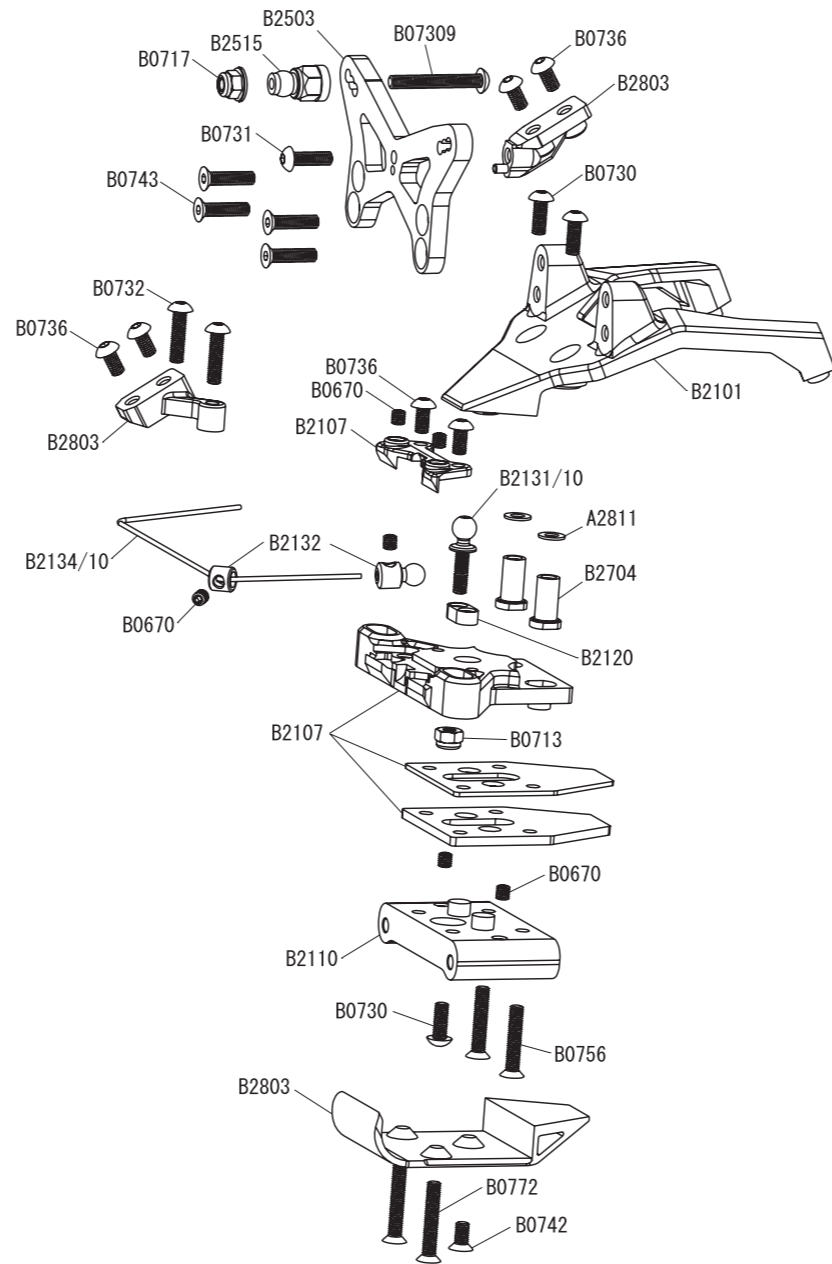

Main Chassis

Option Parts

B2711	ESC Mount Plate CFRP MSB1
B2712	ESC Mount Plate Brass MSB1
B2713	Battery Weight 37g MSB1
B2714	Battery Weight 19g MSB1

Front/Rear Shock

Shock Kit

B2505	Front Shock Kit MSB1
B2506	Rear Shock Kit MSB1

B2001 MSB1 1/10 2WD Electric Buggy Exploded View

Gear Diff

Diff Kit

B2329 Gear Diff Kit MSB1

Ball Diff (Option Parts)

Option Parts

B2330 Ball Diff Kit MSB1

Front Link Mount

Option Parts

B2121	Front Link Inserts "B" MSB1
B2134/09	Front Anti-roll Bar (Ø 0.9) MSB1
B2134/11	Front Anti-roll Bar (Ø 1.1) MSB1
B2134/12	Front Anti-roll Bar (Ø 1.2) MSB1
B2136/10	Titanium Ø 5.5 Ball Studs 10mm MSB1
B2139	Brass Front Bulkhead Spacer (1mm) MSB1

Gear Box

Option Parts

B2135/11	Rear Anti-roll Bar (Ø 1.1) MSB1
B2135/12	Rear Anti-roll Bar (Ø 1.2) MSB1
B2135/13	Rear Anti-roll Bar (Ø 1.3) MSB1
B2135/14	Rear Anti-roll Bar (Ø 1.4) MSB1
B2136/10	Titanium Ø 5.5 Ball Studs 10mm MSB1
B2805	Aluminum Wing Buttons MSB1
B2907/1	Bearings (10x15x4) 10pcs.
E2601a	5x10x4 NMB Bearings (2pcs.)
E2601/1a	5x10x4 NMB Bearings (10pcs.)