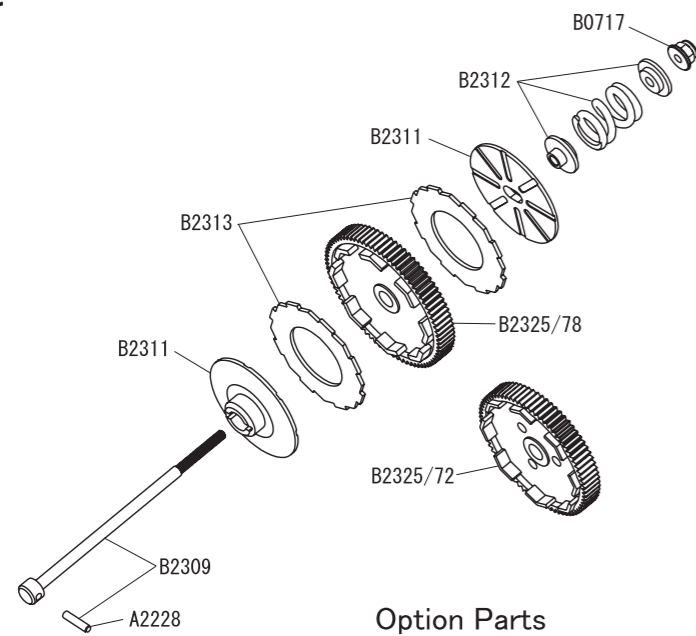

Option Parts

B2121	Front Link Inserts "B" MSB1
B2134/09	Front Anti-roll Bar (Ø 0.9) MSB1
B2134/11	Front Anti-roll Bar (Ø 1.1) MSB1
B2134/12	Front Anti-roll Bar (Ø 1.2) MSB1
B2136/10	Titanium Ø 5.5 Ball Studs 10mm MSB1
B2139	Brass Front Bulkhead Spacer (1mm) MSB1

Gear Box

Option Parts

B2135/11	Rear Anti-roll Bar (Ø 1.1) MSB1
B2135/12	Rear Anti-roll Bar (Ø 1.2) MSB1
B2135/13	Rear Anti-roll Bar (Ø 1.3) MSB1
B2135/14	Rear Anti-roll Bar (Ø 1.4) MSB1
B2136/10	Titanium Ø 5.5 Ball Studs 10mm MSB1
B2805	Aluminum Wing Buttons MSB1
B2907/1	Bearings (10x15x4) 10pcs.
E2601a	5x10x4 NMB Bearings (2pcs.)
E2601/1a	5x10x4 NMB Bearings (10pcs.)

Slipper

Option Parts

B2328 Direct Drive Kit