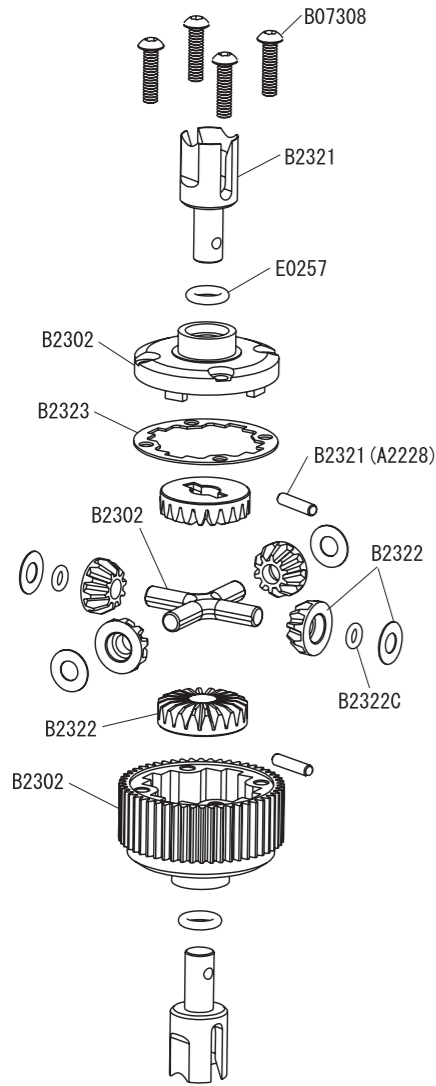

B2001 MSB1 1/10 2WD Electric Buggy Exploded View

Gear Diff

Diff Kit

B2329 Gear Diff Kit MSB1