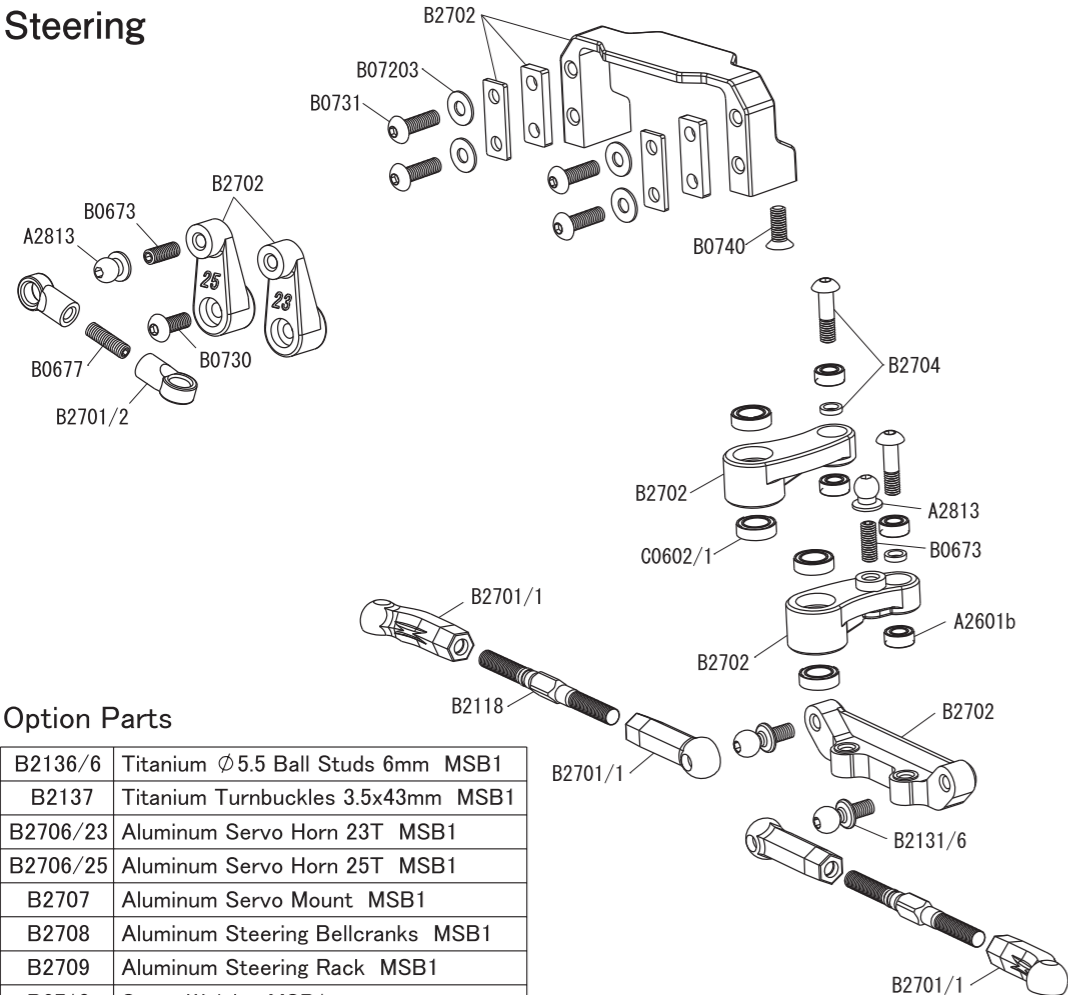

B2001 MSB1 1/10 2WD Electric Buggy Exploded View

Front Suspension

Option Parts

B0716	Aluminum Flange Nut 4mm
B2114	Spindle Trail Inserts 2-4 MSB1
B2122	Insert Nuts 0 MSB1
B2124	Insert Nuts 1 MSB1
B2136/6	Titanium \varnothing 5.5 Ball Studs 6mm MSB1
B2136/8	Titanium \varnothing 5.5 Ball Studs 8mm MSB1
B2138	Titanium Turnbuckles 3.5x49mm MSB1
B2327	Titanium Front Axles MSB1
E2601a	5x10x4 NMB Bearings (2pcs.)
E2601/1a	5x10x4 NMB Bearings (10pcs.)

Rear Suspension

Option Parts

B2136/6	Titanium \varnothing 5.5 Ball Studs 6mm MSB1
B2138	Titanium Turnbuckles 3.5x49mm MSB1
B2905/1	Bearings (5x13x4) 10pcs.
B2907/1	Bearings (10x15x4) 10pcs.

Steering

Option Parts

B2136/6	Titanium \varnothing 5.5 Ball Studs 6mm MSB1
B2137	Titanium Turnbuckles 3.5x43mm MSB1
B2706/23	Aluminum Servo Horn 23T MSB1
B2706/25	Aluminum Servo Horn 25T MSB1
B2707	Aluminum Servo Mount MSB1
B2708	Aluminum Steering Bellcranks MSB1
B2709	Aluminum Steering Rack MSB1
B2710	Servo Weight MSB1

Option Parts

B2121	Front Link Inserts "B" MSB1
B2134/09	Front Anti-roll Bar (Ø 0.9) MSB1
B2134/11	Front Anti-roll Bar (Ø 1.1) MSB1
B2134/12	Front Anti-roll Bar (Ø 1.2) MSB1
B2136/10	Titanium Ø 5.5 Ball Studs 10mm MSB1
B2139	Brass Front Bulkhead Spacer (1mm) MSB1