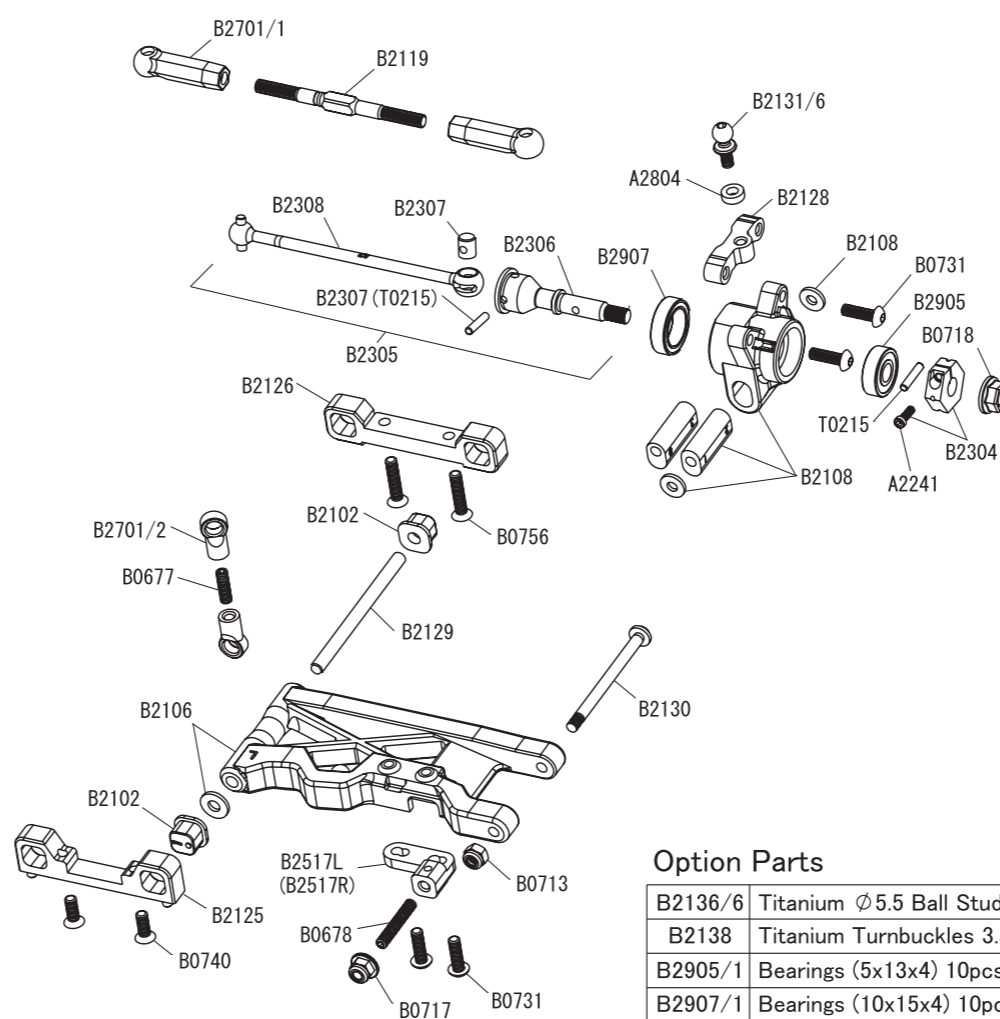

B2001 MSB1 1/10 2WD Electric Buggy Exploded View

Front Suspension

Option Parts

B0716	Aluminum Flange Nut 4mm
B2114	Spindle Trail Inserts 2-4 MSB1
B2122	Insert Nuts 0 MSB1
B2124	Insert Nuts 1 MSB1
B2136/6	Titanium \varnothing 5.5 Ball Studs 6mm MSB1
B2136/8	Titanium \varnothing 5.5 Ball Studs 8mm MSB1
B2138	Titanium Turnbuckles 3.5x49mm MSB1
B2327	Titanium Front Axles MSB1
E2601a	5x10x4 NMB Bearings (2pcs.)
E2601/1a	5x10x4 NMB Bearings (10pcs.)

Rear Suspension

Option Parts

B2136/6	Titanium \varnothing 5.5 Ball Studs 6mm MSB1
B2138	Titanium Turnbuckles 3.5x49mm MSB1
B2905/1	Bearings (5x13x4) 10pcs.
B2907/1	Bearings (10x15x4) 10pcs.

Steering

Option Parts

B2136/6	Titanium \varnothing 5.5 Ball Studs 6mm MSB1
B2137	Titanium Turnbuckles 3.5x43mm MSB1
B2706/23	Aluminum Servo Horn 23T MSB1
B2706/25	Aluminum Servo Horn 25T MSB1
B2707	Aluminum Servo Mount MSB1
B2708	Aluminum Steering Bellcranks MSB1
B2709	Aluminum Steering Rack MSB1
B2710	Servo Weight MSB1

Option Parts

B2121	Front Link Inserts "B" MSB1
B2134/09	Front Anti-roll Bar (Ø 0.9) MSB1
B2134/11	Front Anti-roll Bar (Ø 1.1) MSB1
B2134/12	Front Anti-roll Bar (Ø 1.2) MSB1
B2136/10	Titanium Ø 5.5 Ball Studs 10mm MSB1
B2139	Brass Front Bulkhead Spacer (1mm) MSB1