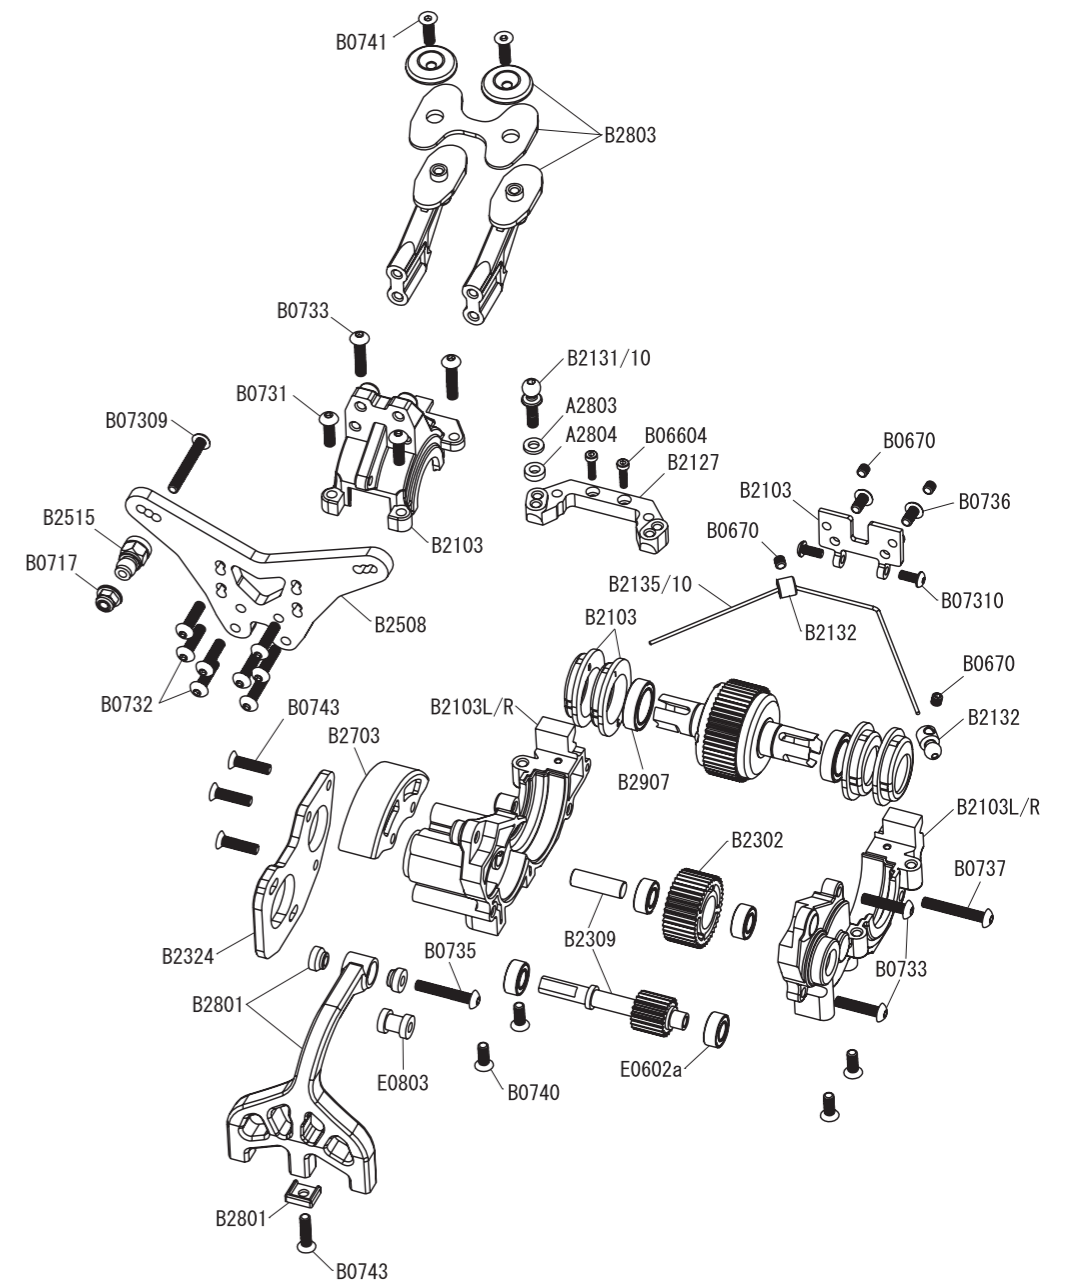

Option Piston

B2523	Shock Pistons 2.0mm/ \varnothing 1.7x2+ \varnothing 1.8x2
B2525	Front Shock Springs 1Dot
B2527	Front Shock Springs 3Dots
B2528	Front Shock Springs 4Dots
B2529	Rear Shock Springs 1Dot
B2531	Rear Shock Springs 3Dots
B2532	Shock Pistons 2.0mm/ Blank

B2001 MSB1 1/10 2WD Electric Buggy Exploded View

Gear Diff

Diff Kit

B2329 Gear Diff Kit MSB1

Ball Diff (Option Parts)

Option Parts

B2330 Ball Diff Kit MSB1

Front Link Mount

Option Parts

B2121	Front Link Inserts "B" MSB1
B2134/09	Front Anti-roll Bar (Ø 0.9) MSB1
B2134/11	Front Anti-roll Bar (Ø 1.1) MSB1
B2134/12	Front Anti-roll Bar (Ø 1.2) MSB1
B2136/10	Titanium Ø 5.5 Ball Studs 10mm MSB1
B2139	Brass Front Bulkhead Spacer (1mm) MSB1

Gear Box

Option Parts

B2135/11	Rear Anti-roll Bar (Ø 1.1) MSB1
B2135/12	Rear Anti-roll Bar (Ø 1.2) MSB1
B2135/13	Rear Anti-roll Bar (Ø 1.3) MSB1
B2135/14	Rear Anti-roll Bar (Ø 1.4) MSB1
B2136/10	Titanium Ø 5.5 Ball Studs 10mm MSB1
B2805	Aluminum Wing Buttons MSB1
B2907/1	Bearings (10x15x4) 10pcs.
E2601a	5x10x4 NMB Bearings (2pcs.)
E2601/1a	5x10x4 NMB Bearings (10pcs.)