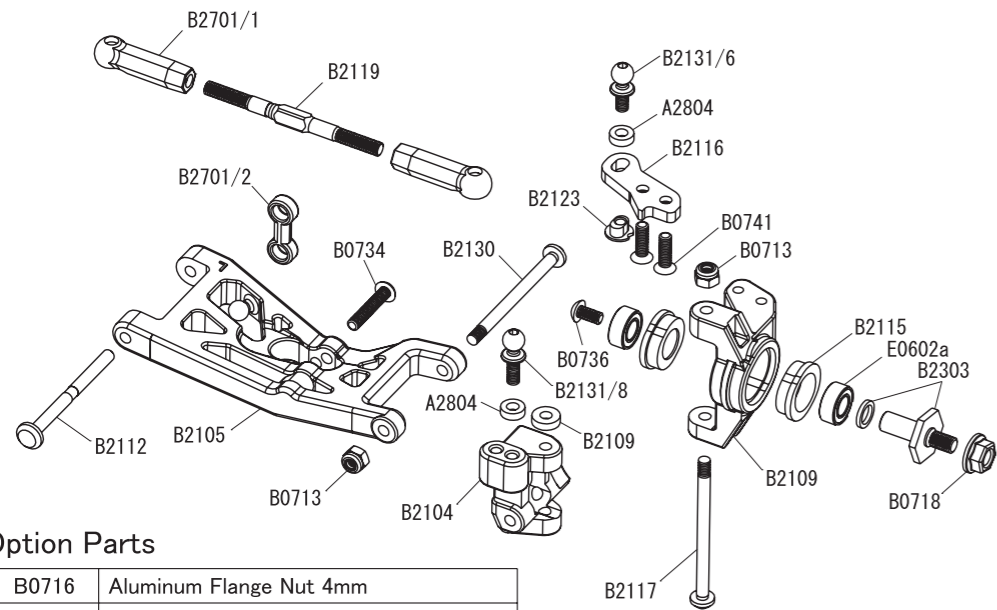

B2001 MSB1 1/10 2WD Electric Buggy Exploded View

Front Suspension

Option Parts

B0716	Aluminum Flange Nut 4mm
B2114	Spindle Trail Inserts 2-4 MSB1
B2122	Insert Nuts 0 MSB1
B2124	Insert Nuts 1 MSB1
B2136/6	Titanium \varnothing 5.5 Ball Studs 6mm MSB1
B2136/8	Titanium \varnothing 5.5 Ball Studs 8mm MSB1
B2138	Titanium Turnbuckles 3.5x49mm MSB1
B2327	Titanium Front Axles MSB1
E2601a	5x10x4 NMB Bearings (2pcs.)
E2601/1a	5x10x4 NMB Bearings (10pcs.)

Rear Suspension

Option Parts

B2136/6	Titanium \varnothing 5.5 Ball Studs 6mm MSB1
B2138	Titanium Turnbuckles 3.5x49mm MSB1
B2905/1	Bearings (5x13x4) 10pcs.
B2907/1	Bearings (10x15x4) 10pcs.

Steering

Option Parts

B2136/6	Titanium \varnothing 5.5 Ball Studs 6mm MSB1
B2137	Titanium Turnbuckles 3.5x43mm MSB1
B2706/23	Aluminum Servo Horn 23T MSB1
B2706/25	Aluminum Servo Horn 25T MSB1
B2707	Aluminum Servo Mount MSB1
B2708	Aluminum Steering Bellcranks MSB1
B2709	Aluminum Steering Rack MSB1
B2710	Servo Weight MSB1

Main Chassis

Option Parts

B2711	ESC Mount Plate CFRP MSB1
B2712	ESC Mount Plate Brass MSB1
B2713	Battery Weight 37g MSB1
B2714	Battery Weight 19g MSB1

Front/Rear Shock

Shock Kit

B2505	Front Shock Kit MSB1
B2506	Rear Shock Kit MSB1